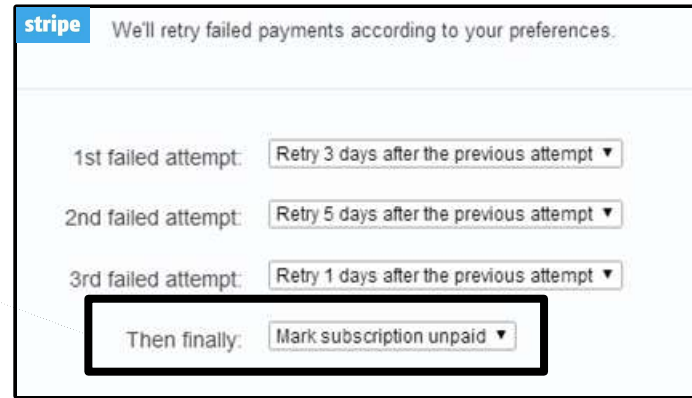

# Stripe Accounts

We use Webhook Events, Platform Worker & Custodian to manage closing delinquent accounts

# Stripe Flow (Successful & Failed Subscription Payments)