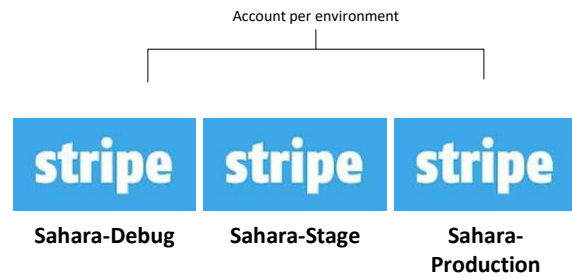

# Stripe Accounts

We use Webhook Events, Platform Worker & Custodian to manage closing delinquent accounts

# Stripe Flow (Successful & Failed Subscription Payments)