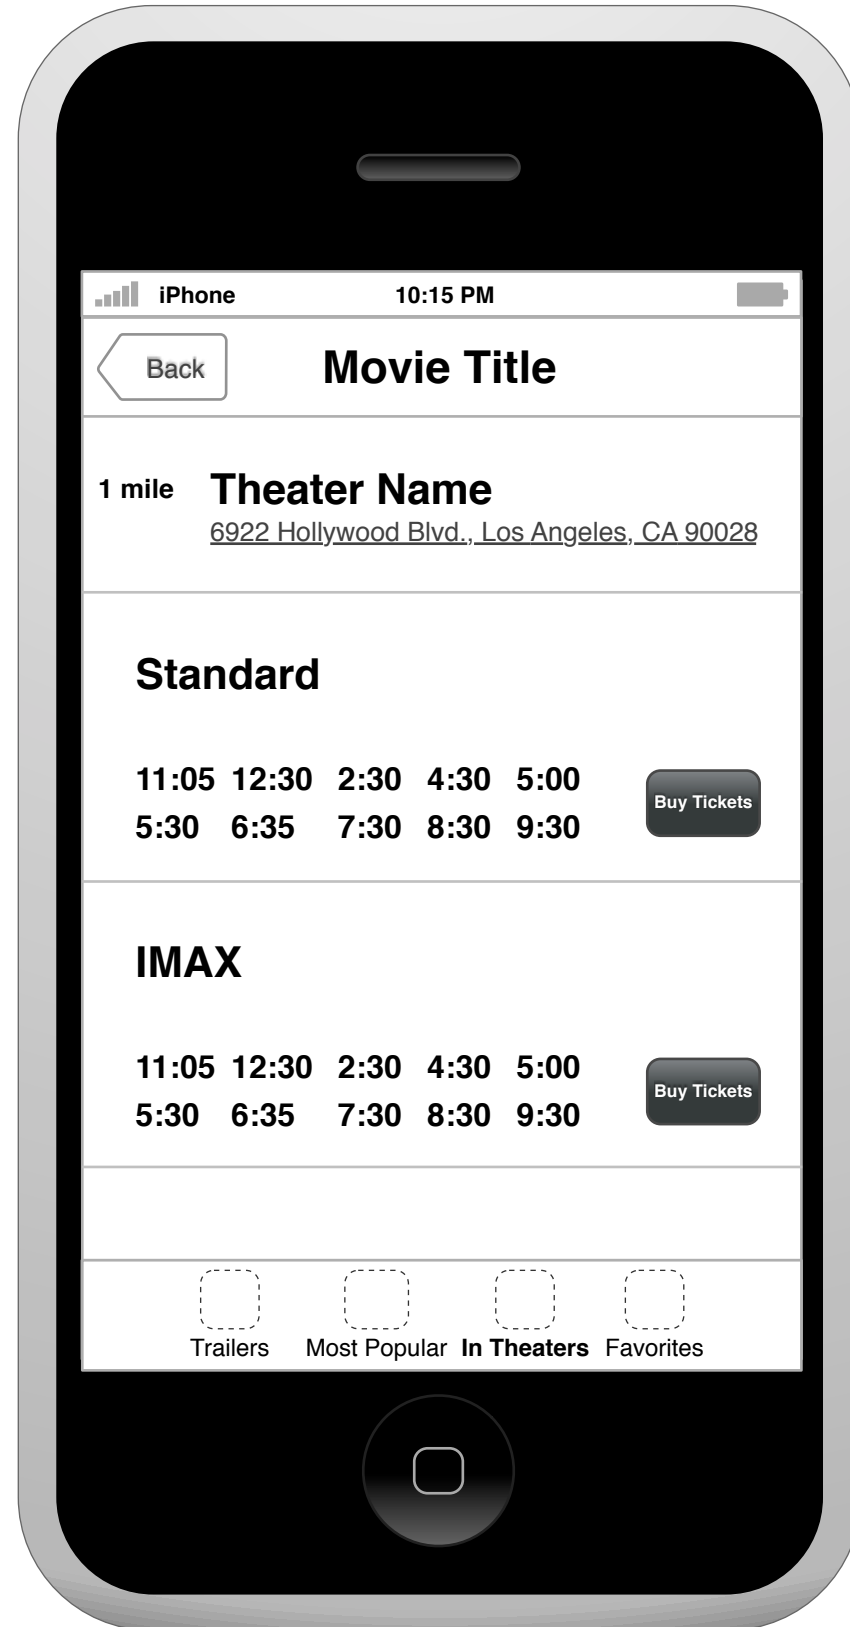

Detail Page - Details

Detail Page - Share

Detail Page - Gallery

Swipe left and right through thumbnails

Click an image to view full screen

Detail Page - Showtimes 1

Uses GPS to find locations near the user

Detail Page - Showtimes 2

User chooses "Flavor" if there are multiple options

Detail Page - Showtimes 3

Tap address to view on the map

Most Popular Landing Page

Swipe through
Most Popular

Most Popular - Trailers

In Theaters - Movies 1

Tap a movie name to open a list of all the theaters where it is currently showing (closest to the user). Tap the name again to close the list.

In Theaters - Movies 2

Movie posters

In Theaters - Theaters 1

Tap a theater to open a list of all the films currently showing.
Tap the name again to close the list.

In Theaters - Theaters 2

Favorites - Movies

Delete Favorite

Favorites - Theaters

Tap a theater to open up details of that theater and access contact information and map directions.