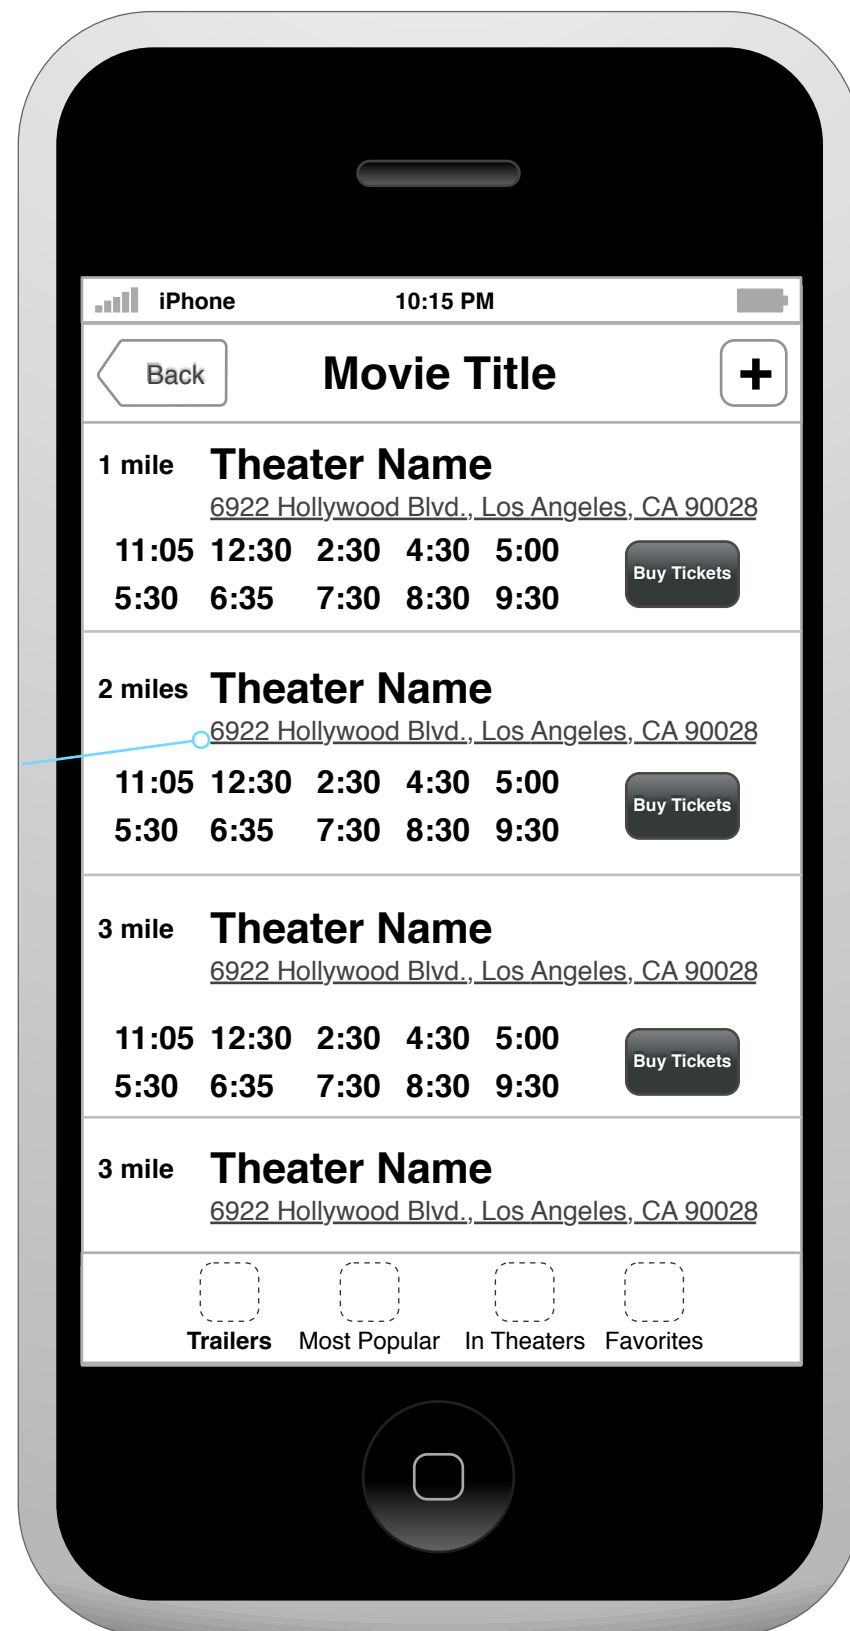

Detail Page - Details

Detail Page - Share

Detail Page - Gallery

Swipe left and right through thumbnails

Click an image to view full screen

Detail Page - Showtimes 1

Uses GPS to find locations near the user

Detail Page - Showtimes 2

User chooses "Flavor" if there are multiple options

Detail Page - Showtimes 3

Tap address to view on the map

Most Popular Landing Page

Swipe through
Most Popular

Most Popular - Trailers

In Theaters - Movies 1

Tap a movie name to open a list of all the theaters where it is currently showing (closest to the user). Tap the name again to close the list.

In Theaters - Movies 2

Movie posters

In Theaters - Theaters 1

Tap a theater to open a list of all the films currently showing.
Tap the name again to close the list.

In Theaters - Theaters 2

Favorites - Movies

Delete Favorite

Favorites - Theaters

Tap a theater to open up details of that theater and access contact information and map directions.