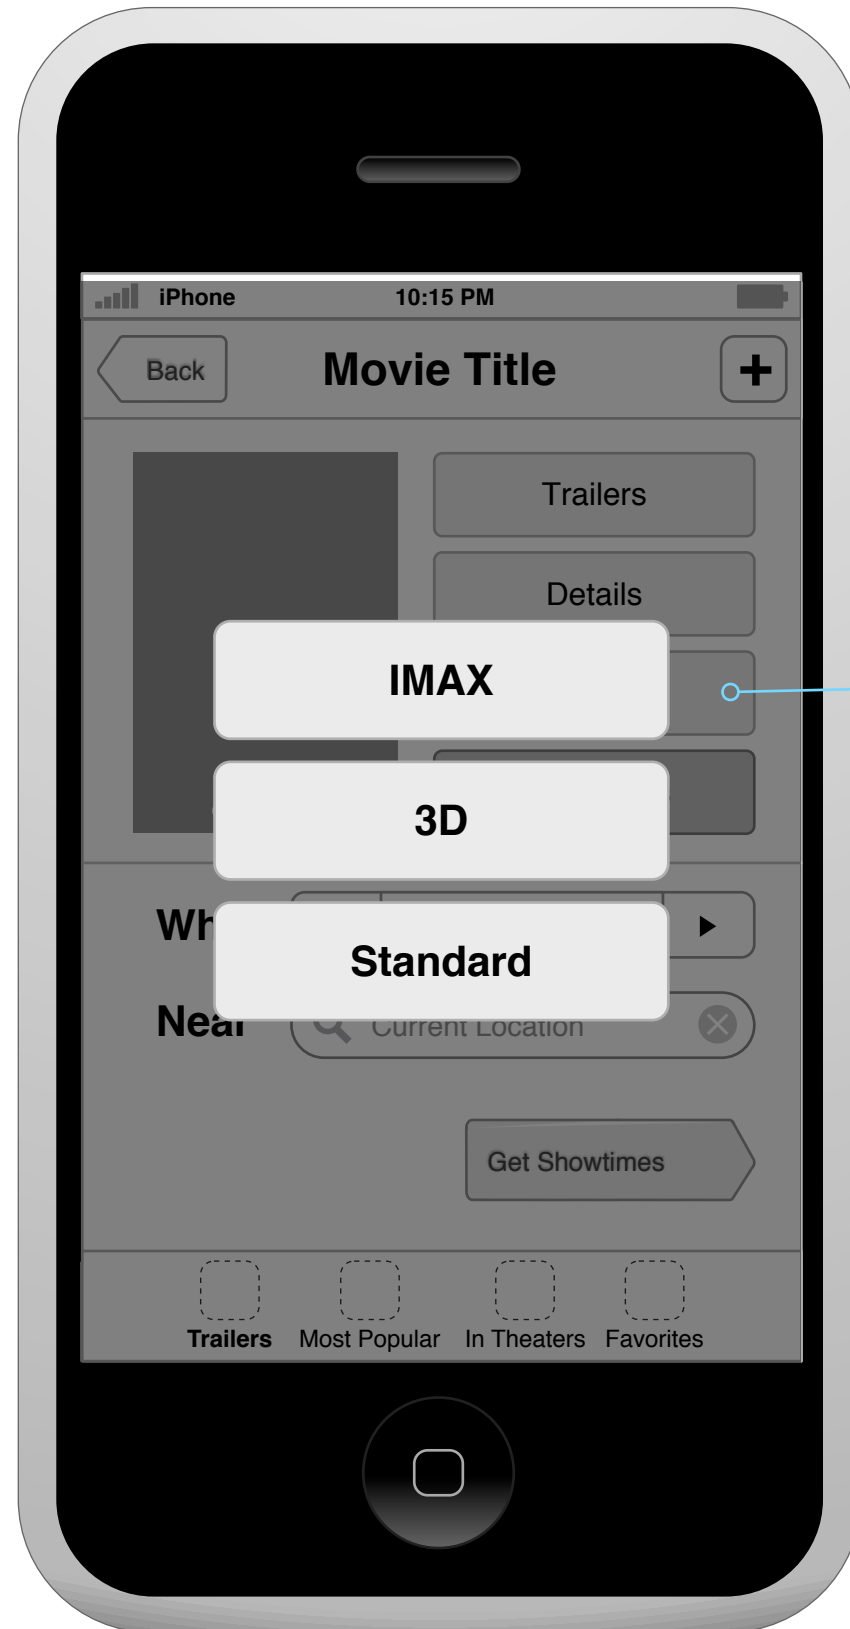

Application Map

Movie Details Map

Design Specifications

Build Specifications

Objective C

Screen Resolution

Resolution: 960 x 640 (iPhone 4)

480 x 320 (iPhone 3G & 3GS)

Hardware Interface

3.5-inch (diagonal) widescreen Multi-Touch display

Trailers - Featured

Detail Page - Trailers

Back to the last screen
before navigating to
the movie detail page

Adds the title
to the user's
Favorites list

Detail Page - Details

Detail Page - Share

Detail Page - Gallery

Swipe left and right through thumbnails

Click an image to view full screen

Detail Page - Showtimes 1

Uses GPS to find locations near the user

Detail Page - Showtimes 2

Tap a movie name to open a list of all the theaters where it is currently showing (closest to the user). Tap the name again to close the list.

In Theaters - Movies 2

Movie posters

In Theaters - Theaters 1