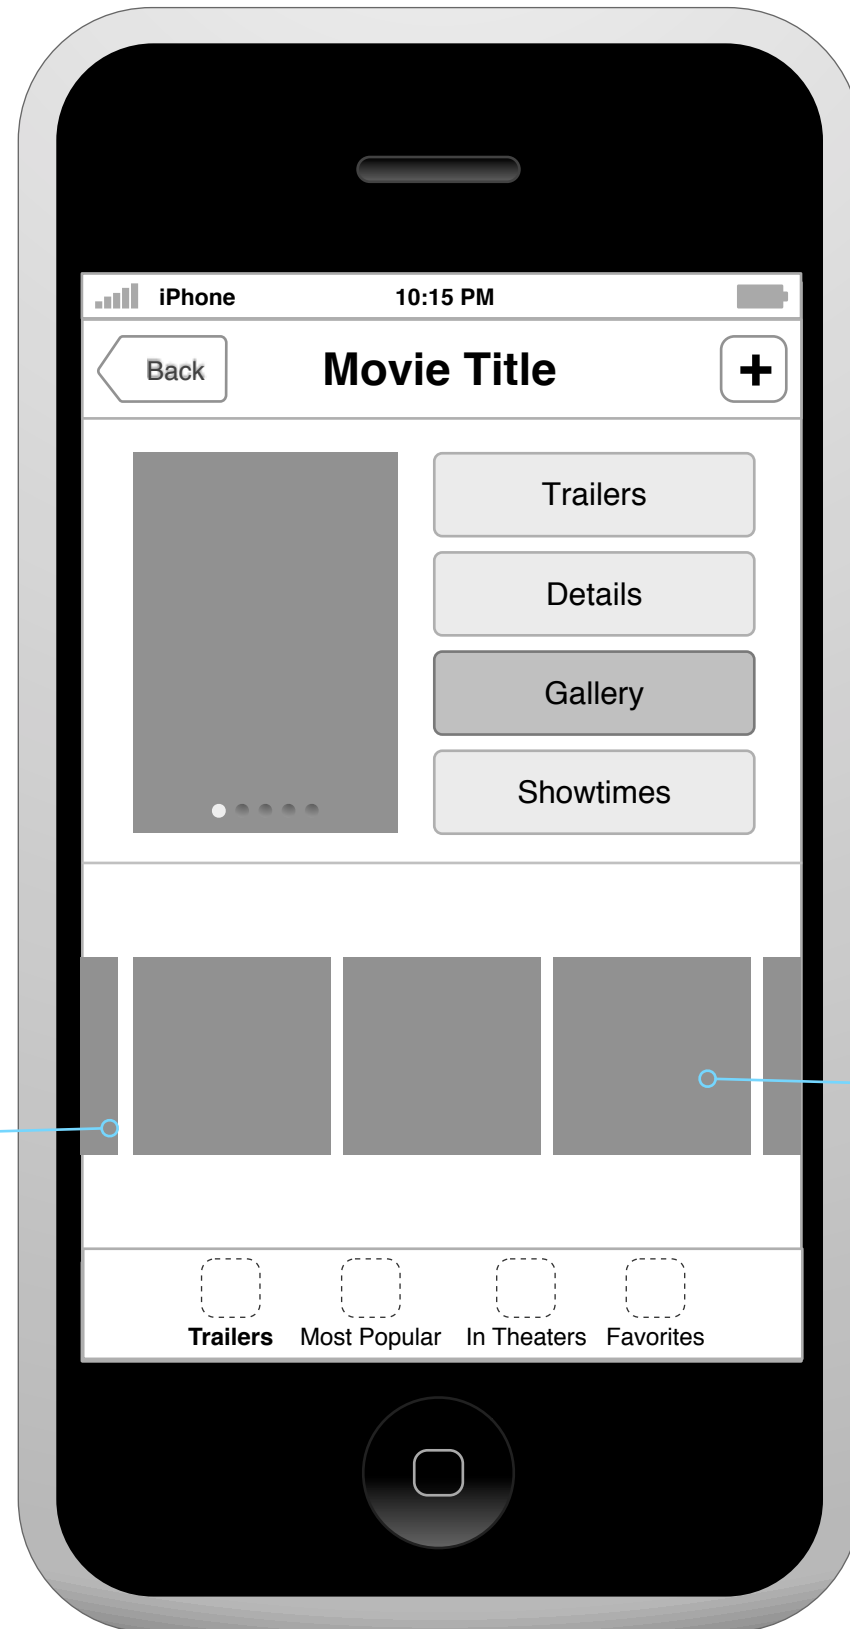

Application Map

Movie Details Map

Design Specifications

Build Specifications

Objective C

Screen Resolution

Resolution: 960 x 640 (iPhone 4)

480 x 320 (iPhone 3G & 3GS)

Hardware Interface

3.5-inch (diagonal) widescreen Multi-Touch display

Trailers - Featured

Detail Page - Trailers

Back to the last screen
before navigating to
the movie detail page

Adds the title
to the user's
Favorites list

Detail Page - Details

Detail Page - Share

Detail Page - Gallery

Swipe left and right through thumbnails

Click an image to view full screen

Detail Page - Showtimes 1

Uses GPS to find locations near the user

Detail Page - Showtimes 2

Tap a movie name to open a list of all the theaters where it is currently showing (closest to the user). Tap the name again to close the list.

In Theaters - Movies 2

Movie posters

In Theaters - Theaters 1