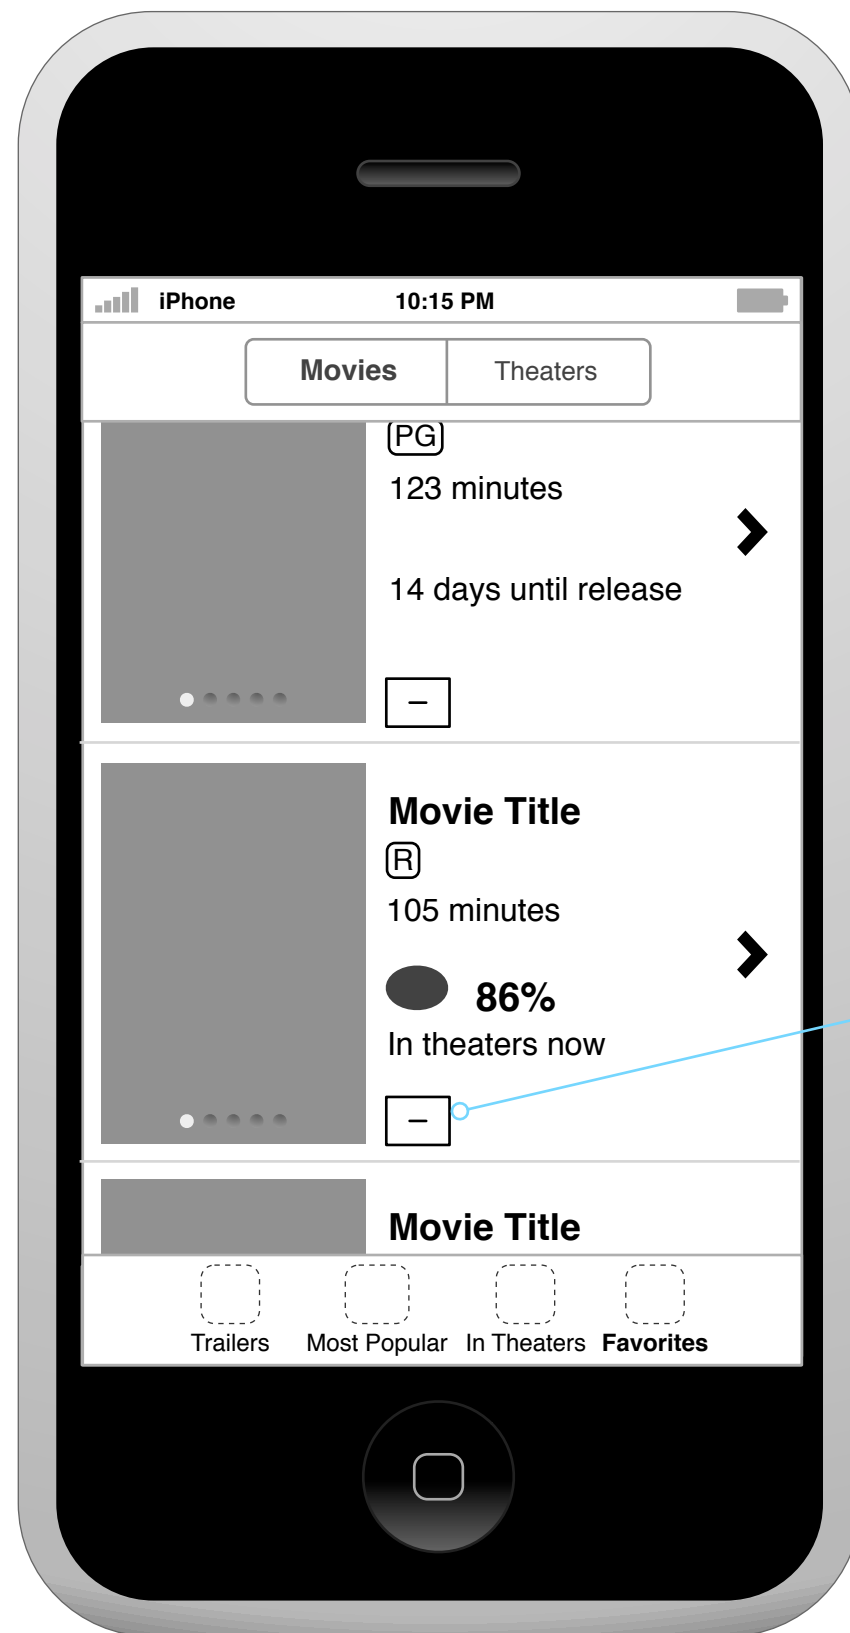

Tap a movie name to open a list of all the theaters where it is currently showing (closest to the user). Tap the name again to close the list.

In Theaters - Movies 2

Movie posters

In Theaters - Theaters 1

Tap a theater to open a list of all the films currently showing.
Tap the name again to close the list.

In Theaters - Theaters 2

Favorites - Movies

Delete Favorite

Favorites - Theaters

Tap a theater to open up details of that theater and access contact information and map directions.