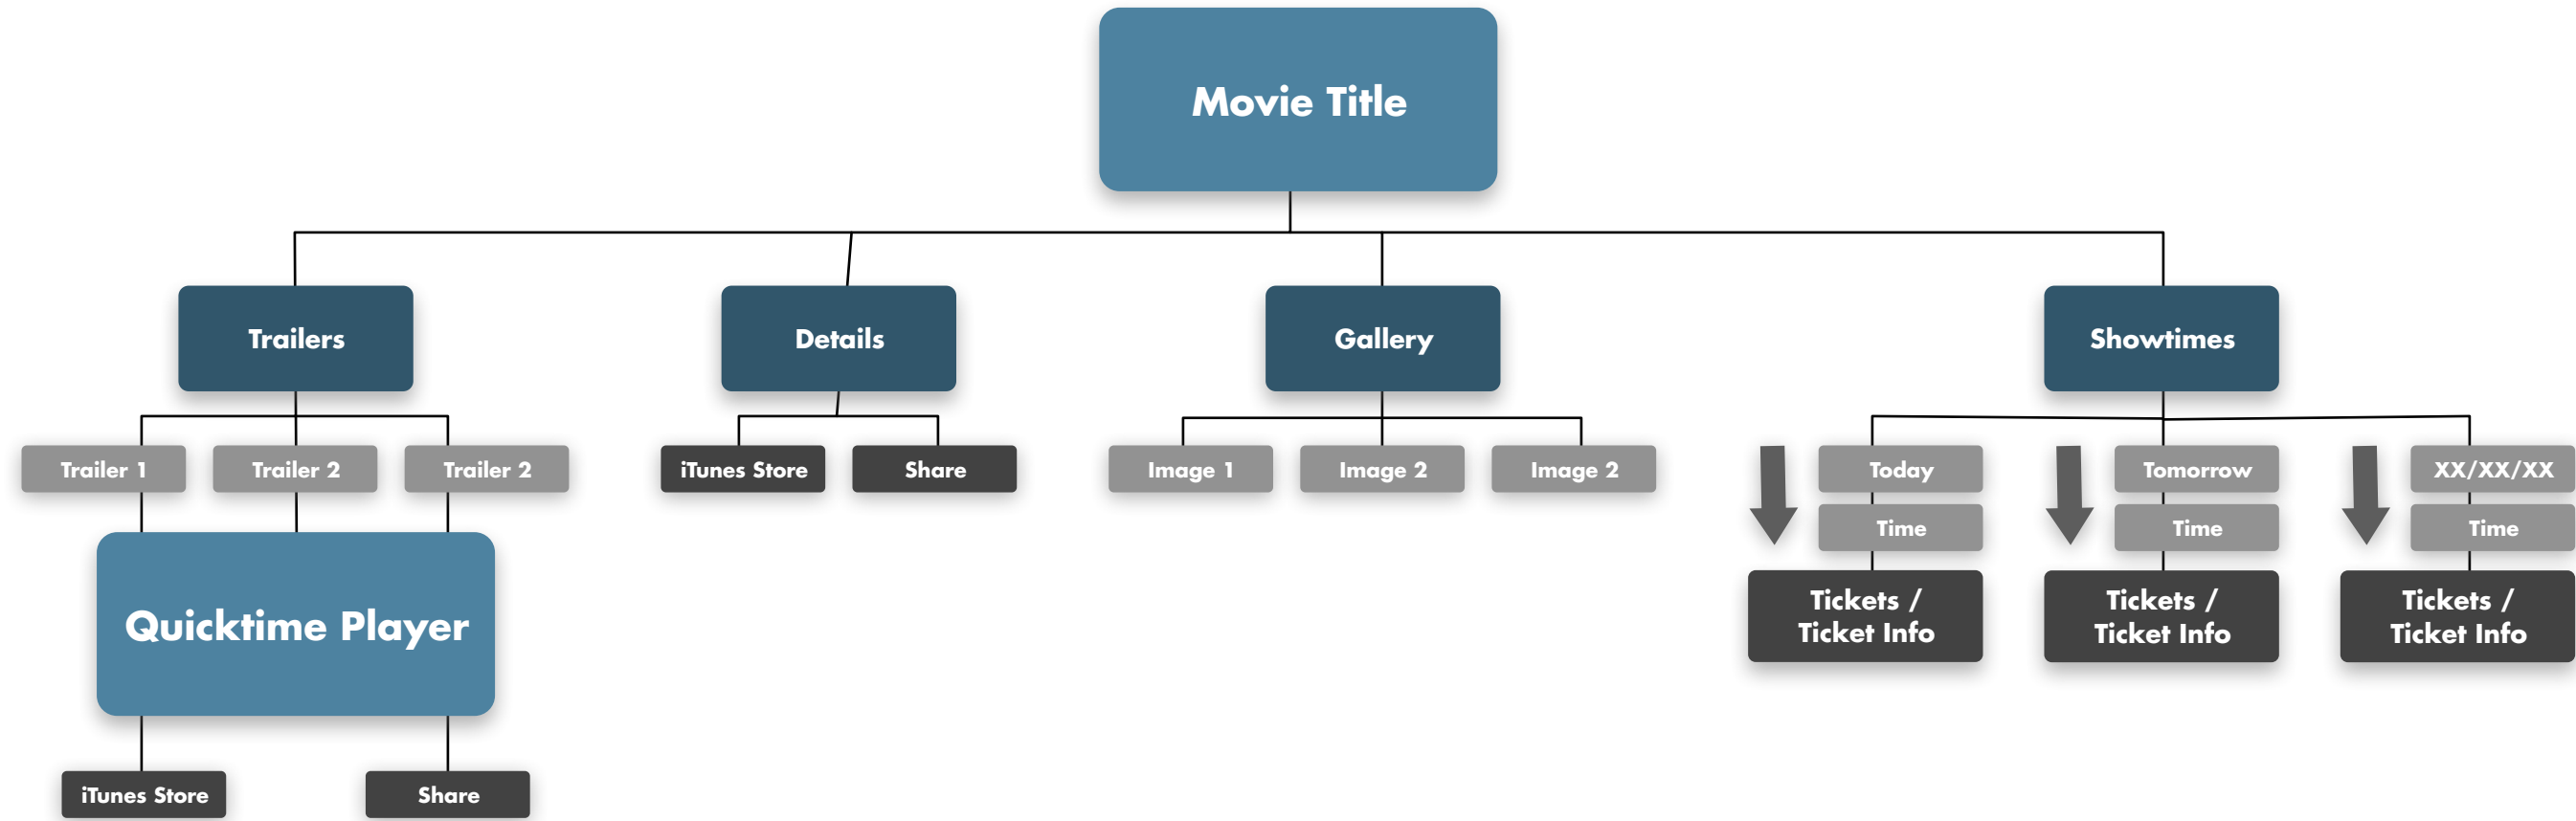

Application Map

Movie Details Map

Design Specifications

Build Specifications

Objective C

Screen Resolution

Resolution: 960 x 640 (iPhone 4)

480 x 320 (iPhone 3G & 3GS)

Detail Page - Details

Detail Page - Share

Detail Page - Gallery

Swipe left and right through thumbnails

Click an image to view full screen

Detail Page - Showtimes 1

Uses GPS to find locations near the user

Detail Page - Showtimes 2

Tap a movie name to open a list of all the theaters where it is currently showing (closest to the user). Tap the name again to close the list.

In Theaters - Movies 2

Movie posters

In Theaters - Theaters 1

Tap a theater to open a list of all the films currently showing.
Tap the name again to close the list.

In Theaters - Theaters 2

Favorites - Movies

Delete Favorite

Favorites - Theaters

Tap a theater to open up details of that theater and access contact information and map directions.