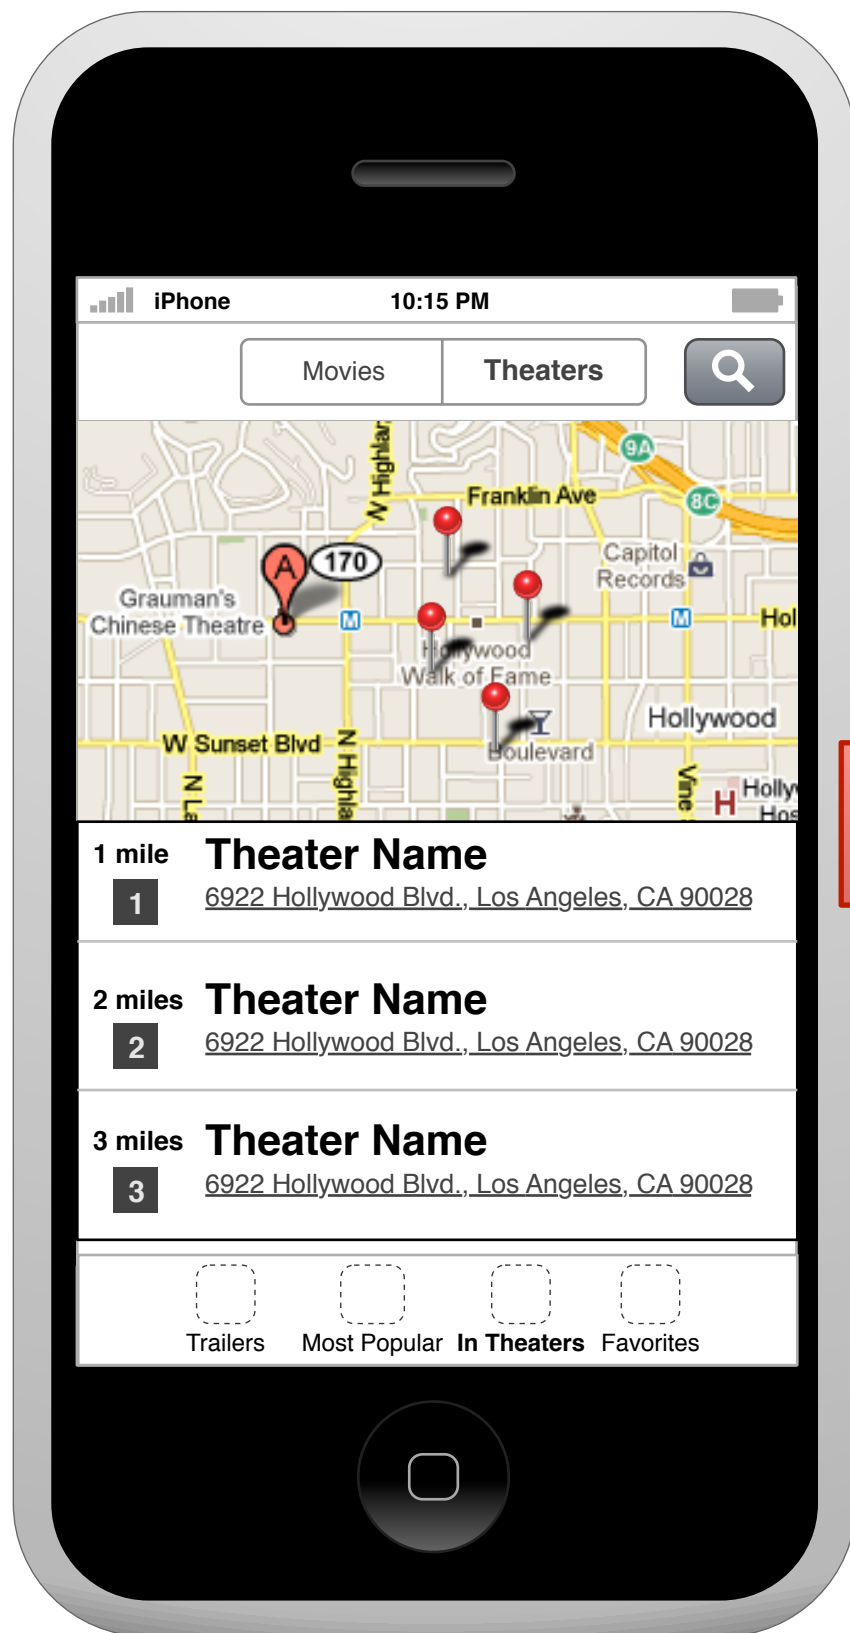

Detail Page - Details

Detail Page - Share

Detail Page - Gallery

Swipe left and right through thumbnails

Click an image to view full screen

Detail Page - Showtimes 1

Uses GPS to find locations near the user

Detail Page - Showtimes 2

User chooses "Flavor" if there are multiple options

Detail Page - Showtimes 3

Tap address to view on the map

Most Popular Landing Page

Swipe through
Most Popular

Most Popular - Trailers

In Theaters - Movies 1

Tap a movie name to open a list of all the theaters where it is currently showing (closest to the user). Tap the name again to close the list.

In Theaters - Movies 2

Movie posters

In Theaters - Theaters 1

Tap a theater to open a list of all the films currently showing.
Tap the name again to close the list.

In Theaters - Theaters 2

Favorites - Movies

Delete Favorite

Favorites - Theaters

Tap a theater to open up details of that theater and access contact information and map directions.