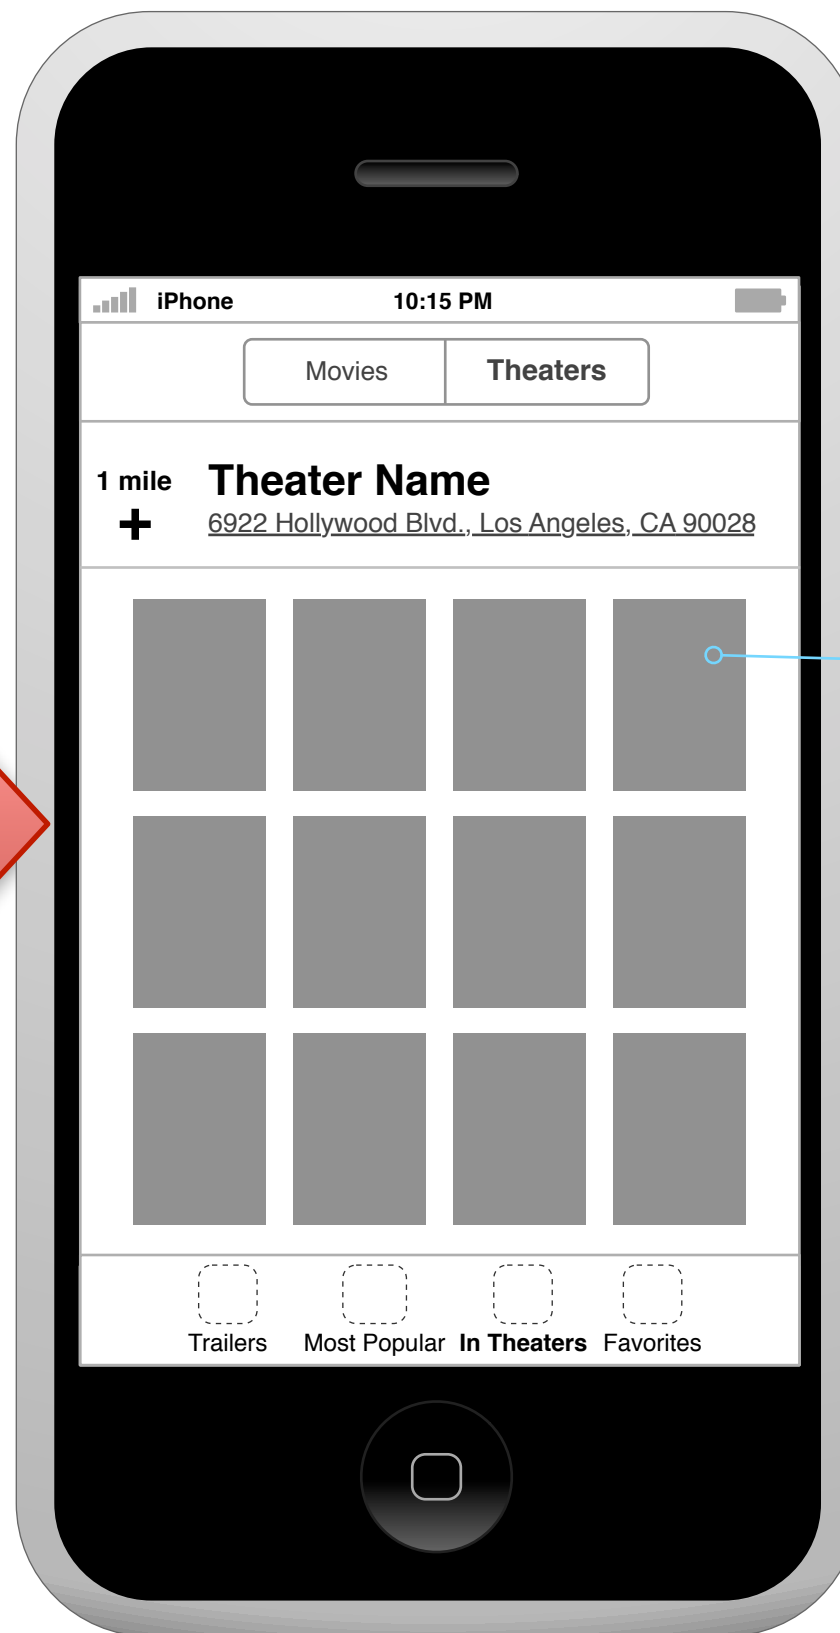

Detail Page - Details

Detail Page - Share

Detail Page - Gallery

Swipe left and right through thumbnails

Click an image to view full screen

Detail Page - Showtimes 1

Uses GPS to find locations near the user

Detail Page - Showtimes 2

User chooses "Flavor" if there are multiple options

Detail Page - Showtimes 3

Tap address to view on the map

Most Popular Landing Page

Swipe through
Most Popular

Most Popular - Trailers

In Theaters - Movies 1

Tap a movie name to open a list of all the theaters where it is currently showing (closest to the user). Tap the name again to close the list.

In Theaters - Movies 2

Movie posters

In Theaters - Theaters 1

Tap a theater to open a list of all the films currently showing.
Tap the name again to close the list.

In Theaters - Theaters 2

Favorites - Movies

Delete Favorite

Favorites - Theaters

Tap a theater to open up details of that theater and access contact information and map directions.