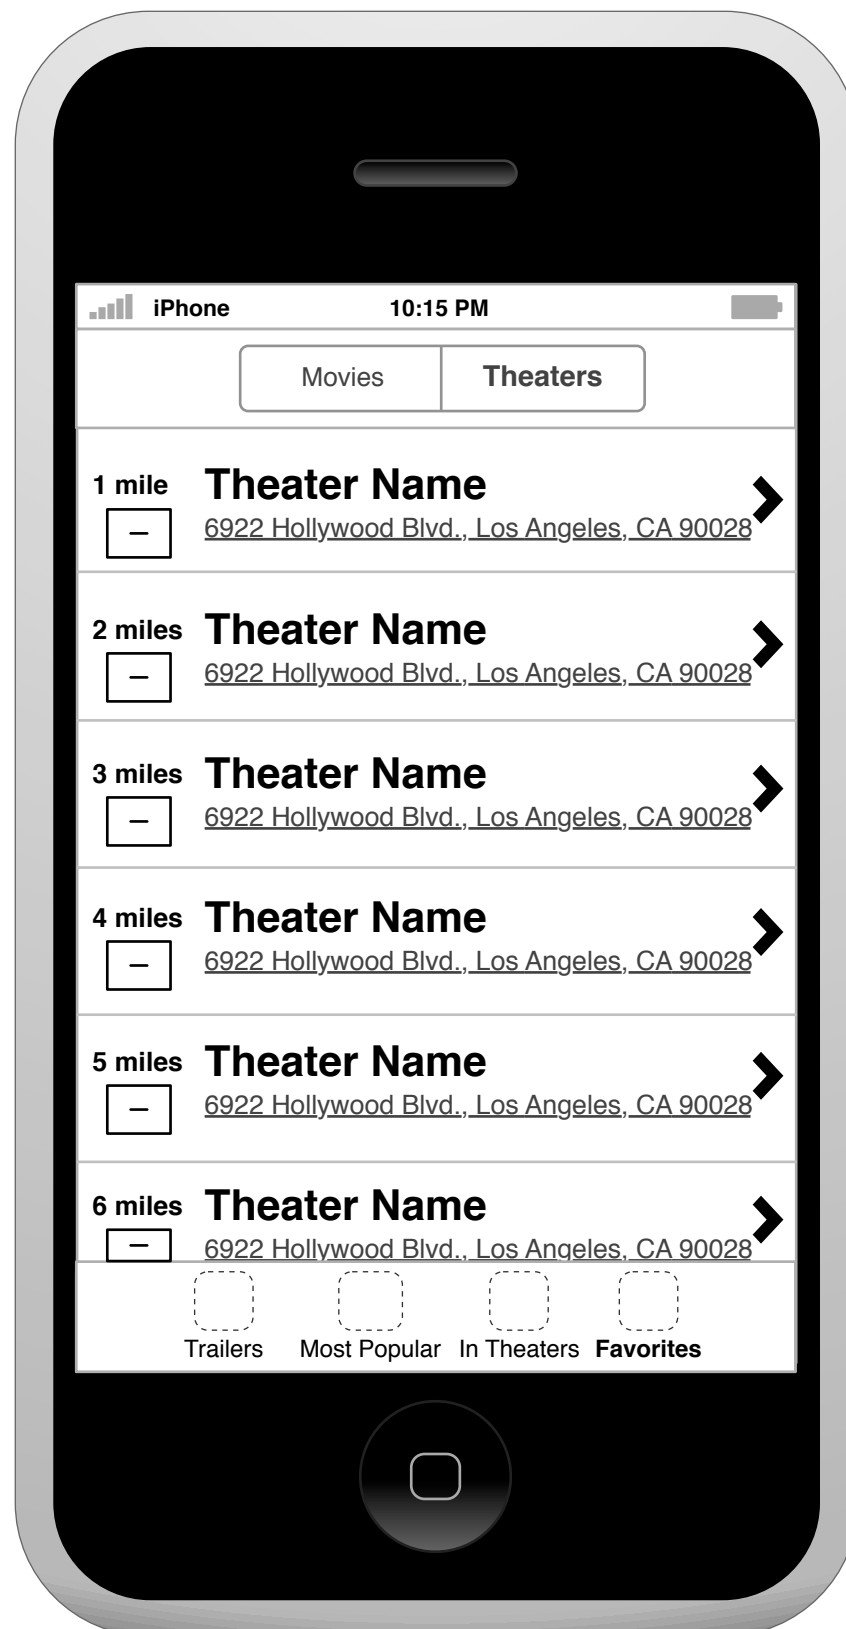

Detail Page - Details

Detail Page - Share

Detail Page - Gallery

Swipe left and right through thumbnails

Click an image to view full screen

Detail Page - Showtimes 1

Uses GPS to find locations near the user

Detail Page - Showtimes 2

User chooses "Flavor" if there are multiple options

Detail Page - Showtimes 3

Tap address to view on the map

Most Popular Landing Page

Swipe through
Most Popular

Most Popular - Trailers

In Theaters - Movies 1

Tap a movie name to open a list of all the theaters where it is currently showing (closest to the user). Tap the name again to close the list.

In Theaters - Movies 2

Movie posters

In Theaters - Theaters 1

Tap a theater to open a list of all the films currently showing.
Tap the name again to close the list.

In Theaters - Theaters 2

Favorites - Movies

Delete Favorite

Favorites - Theaters

Tap a theater to open up details of that theater and access contact information and map directions.