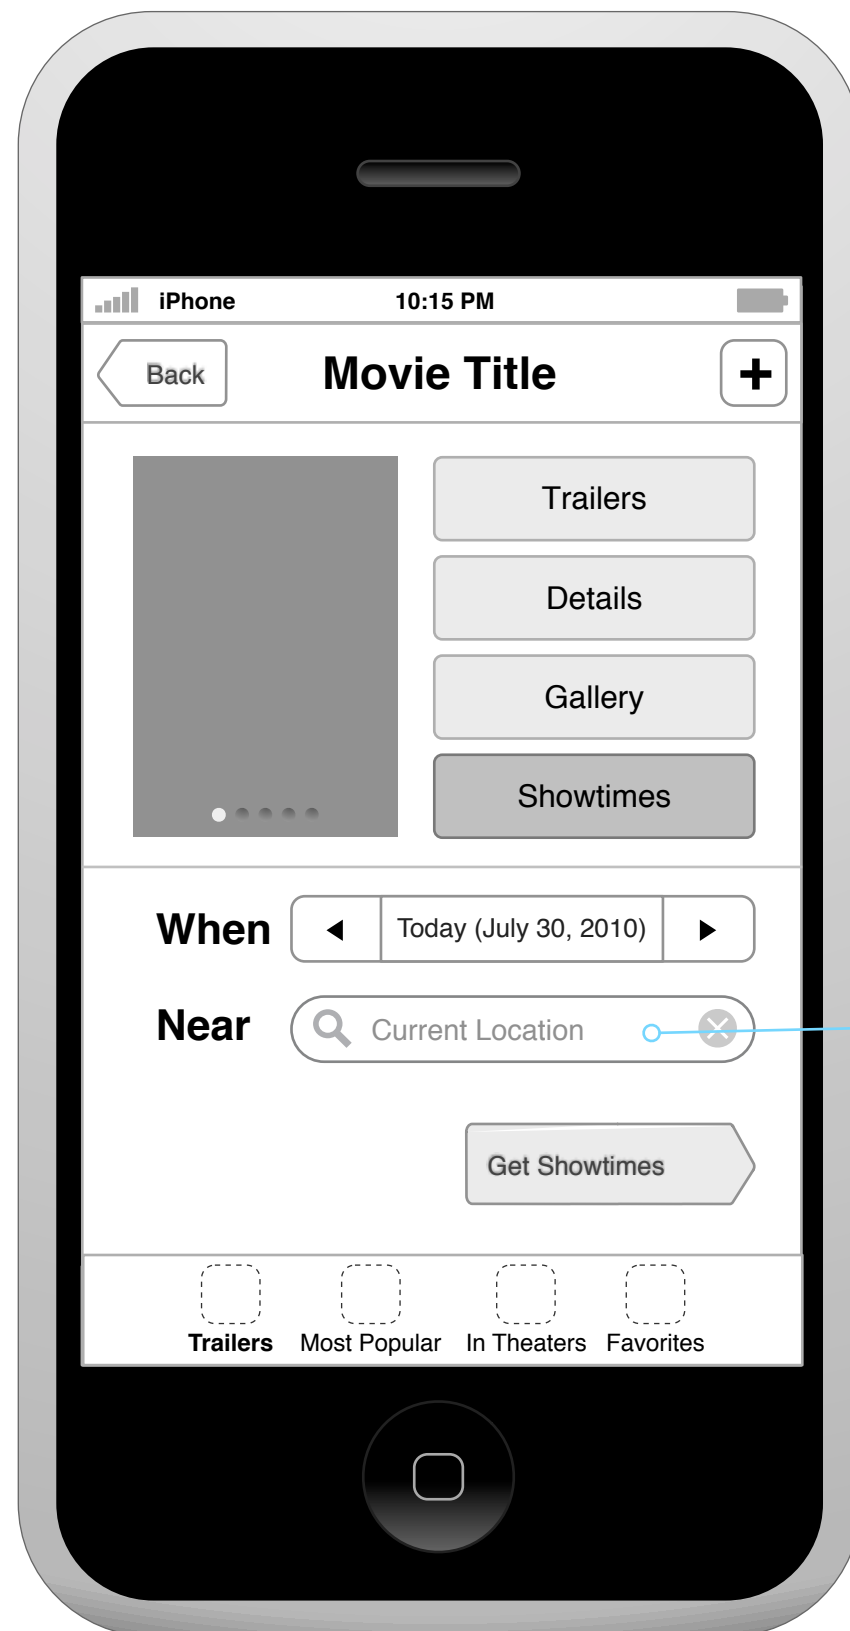

Hardware Interface

3.5-inch (diagonal) widescreen Multi-Touch display

Trailers - Featured

Detail Page - Trailers

Back to the last screen
before navigating to
the movie detail page

Adds the title
to the user's
Favorites list

Detail Page - Details

Detail Page - Share

Detail Page - Gallery

Swipe left and right through thumbnails

Click an image to view full screen

Detail Page - Showtimes 1

Uses GPS to find locations near the user

Detail Page - Showtimes 2

User chooses "Flavor" if there are multiple options

Detail Page - Showtimes 3

Tap address to view on the map

Most Popular Landing Page

Swipe through
Most Popular

Most Popular - Trailers

In Theaters - Movies 1

Tap a movie name to open a list of all the theaters where it is currently showing (closest to the user). Tap the name again to close the list.

In Theaters - Movies 2

Movie posters

In Theaters - Theaters 1