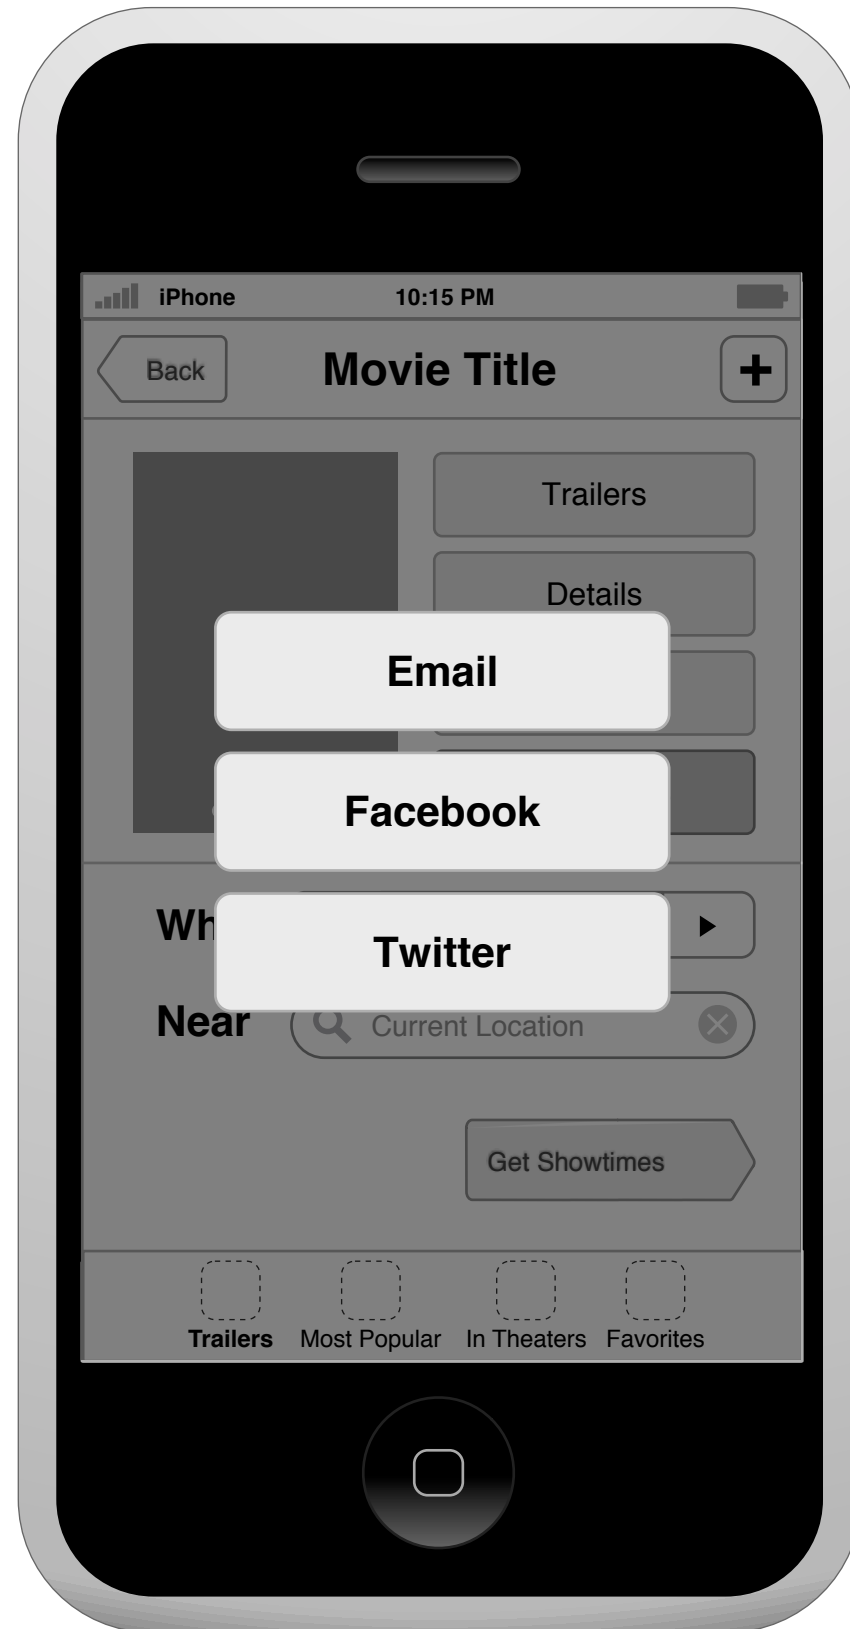

Hardware Interface

3.5-inch (diagonal) widescreen Multi-Touch display

Trailers - Featured

Detail Page - Trailers

Back to the last screen
before navigating to
the movie detail page

Adds the title
to the user's
Favorites list

Detail Page - Details

Detail Page - Share

Detail Page - Gallery

Swipe left and right through thumbnails

Click an image to view full screen

Detail Page - Showtimes 1

Uses GPS to find locations near the user

Detail Page - Showtimes 2

Tap a movie name to open a list of all the theaters where it is currently showing (closest to the user). Tap the name again to close the list.

In Theaters - Movies 2

Movie posters

In Theaters - Theaters 1