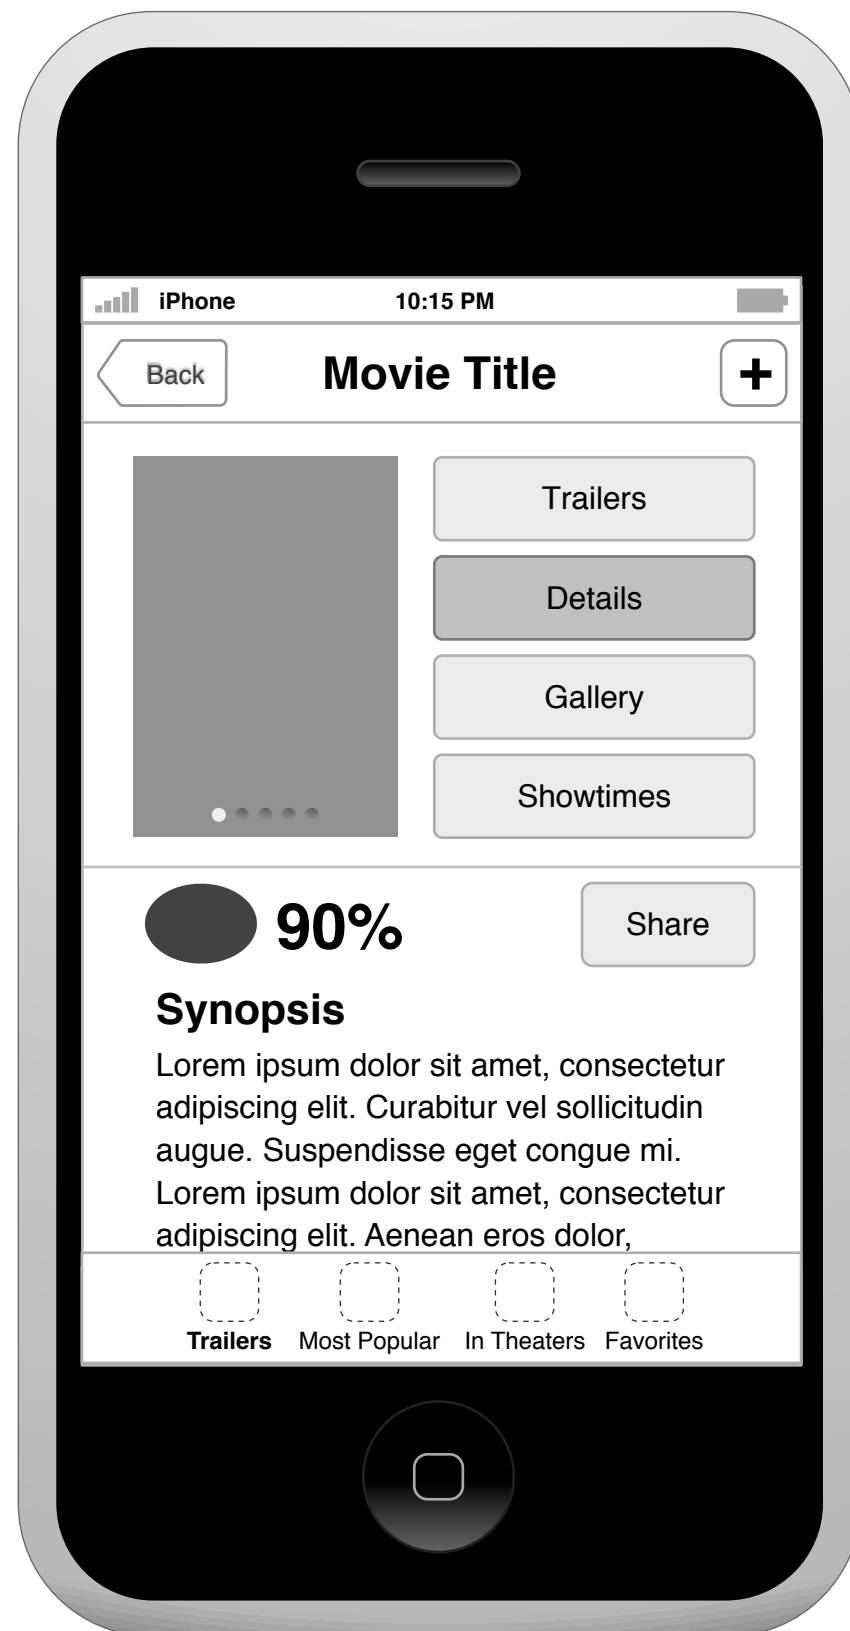

Application Map

Movie Details Map

Design Specifications

Build Specifications

Objective C

Screen Resolution

Resolution: 960 x 640 (iPhone 4)

480 x 320 (iPhone 3G & 3GS)

Hardware Interface

3.5-inch (diagonal) widescreen Multi-Touch display

Trailers - Featured

Detail Page - Trailers

Back to the last screen
before navigating to
the movie detail page

Adds the title
to the user's
Favorites list

Detail Page - Details

Detail Page - Share

Detail Page - Gallery

Swipe left and right through thumbnails

Click an image to view full screen

Detail Page - Showtimes 1

Uses GPS to find locations near the user

Detail Page - Showtimes 2

Tap a movie name to open a list of all the theaters where it is currently showing (closest to the user). Tap the name again to close the list.

In Theaters - Movies 2

Movie posters

In Theaters - Theaters 1