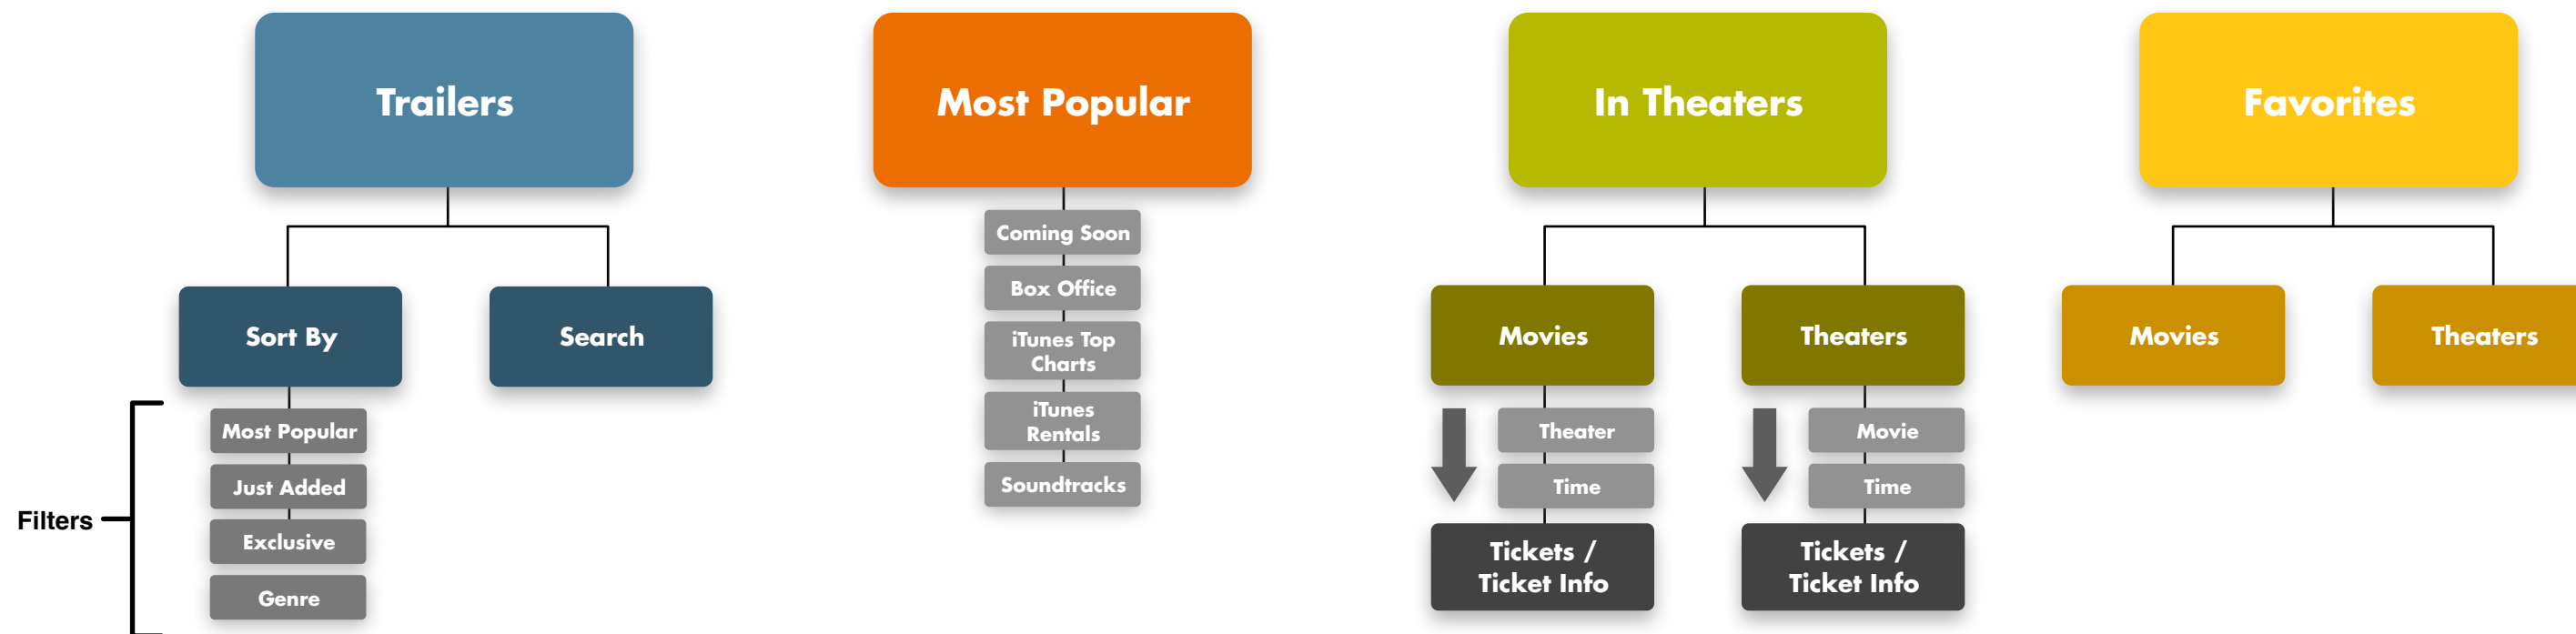

Application Map