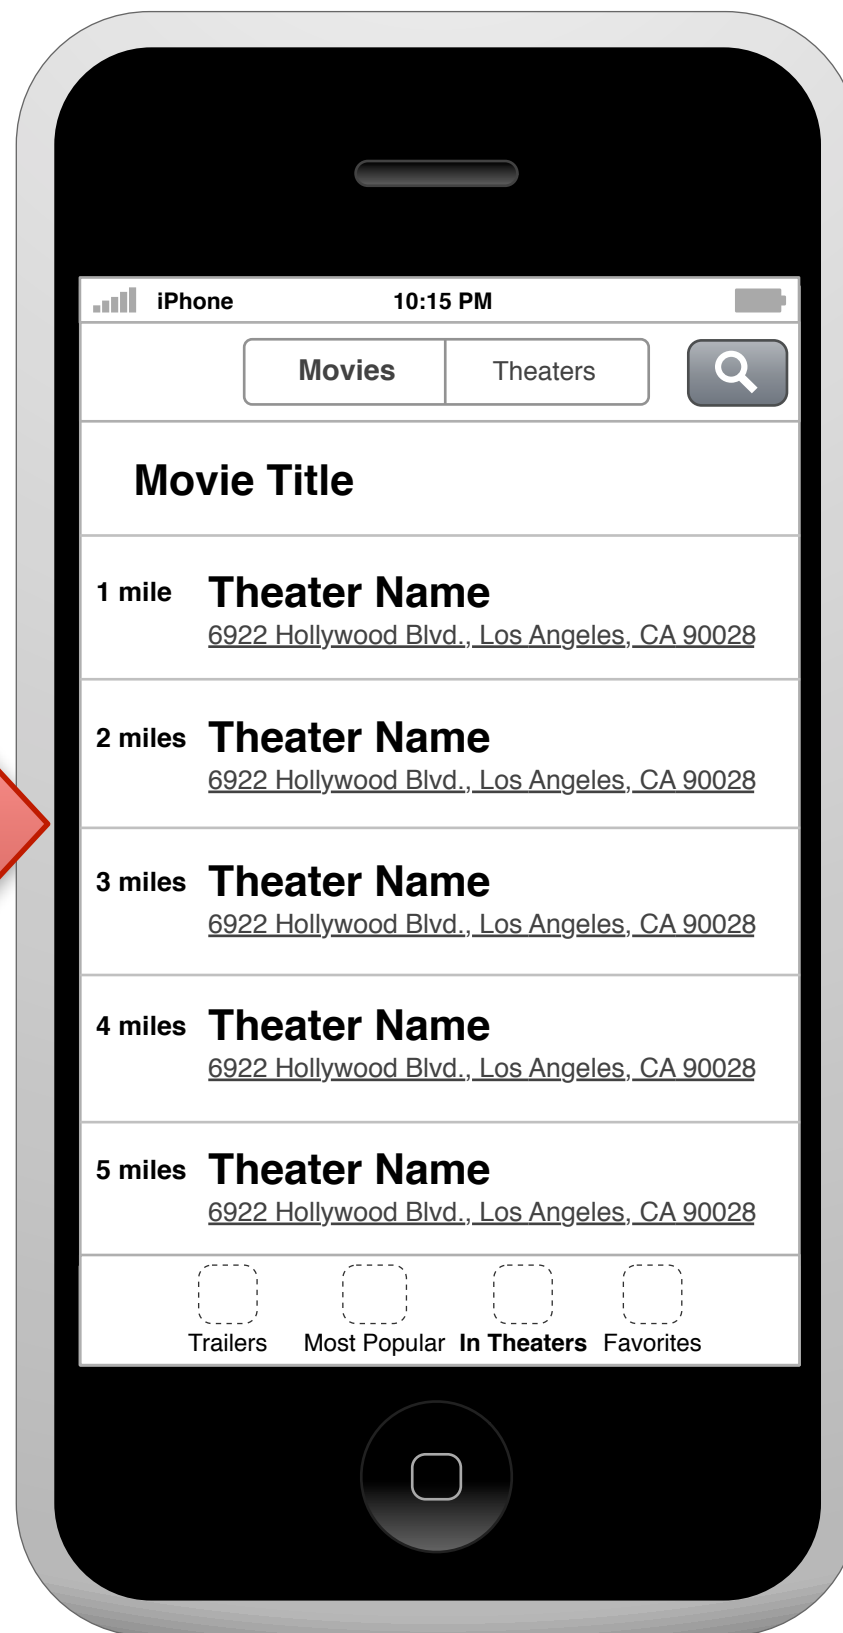

Detail Page - Details

Detail Page - Share

Detail Page - Gallery

Swipe left and right through thumbnails

Click an image to view full screen

Detail Page - Showtimes 1

Uses GPS to find locations near the user

Detail Page - Showtimes 2

User chooses "Flavor" if there are multiple options

Detail Page - Showtimes 3

Tap address to view on the map

Most Popular Landing Page

Swipe through
Most Popular

Most Popular - Trailers

In Theaters - Movies 1

Tap a movie name to open a list of all the theaters where it is currently showing (closest to the user). Tap the name again to close the list.

In Theaters - Movies 2

Movie posters

In Theaters - Theaters 1

Tap a theater to open a list of all the films currently showing.
Tap the name again to close the list.

In Theaters - Theaters 2

Favorites - Movies

Delete Favorite

Favorites - Theaters

Tap a theater to open up details of that theater and access contact information and map directions.