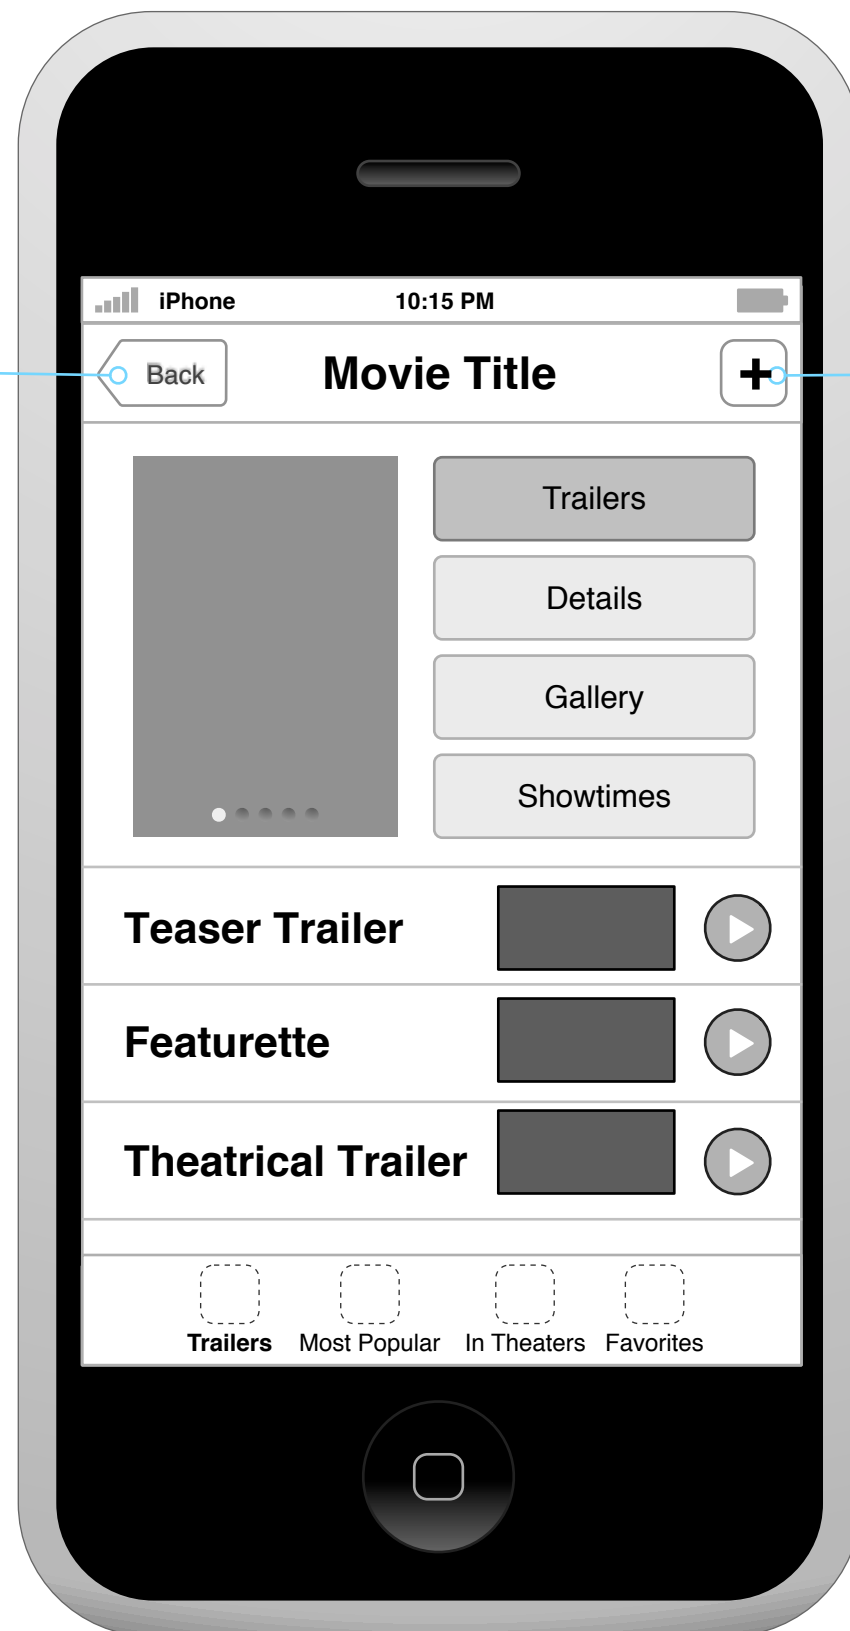

Application Map

Movie Details Map

Design Specifications

Build Specifications

Objective C

Screen Resolution

Resolution: 960 x 640 (iPhone 4)

480 x 320 (iPhone 3G & 3GS)

Hardware Interface

3.5-inch (diagonal) widescreen Multi-Touch display

Trailers - Featured

Detail Page - Trailers

Back to the last screen
before navigating to
the movie detail page

Adds the title
to the user's
Favorites list

Detail Page - Details

Detail Page - Share

Detail Page - Gallery

Swipe left and right through thumbnails

Click an image to view full screen

Detail Page - Showtimes 1

Uses GPS to find locations near the user

Detail Page - Showtimes 2

Tap a movie name to open a list of all the theaters where it is currently showing (closest to the user). Tap the name again to close the list.

In Theaters - Movies 2

Movie posters

In Theaters - Theaters 1