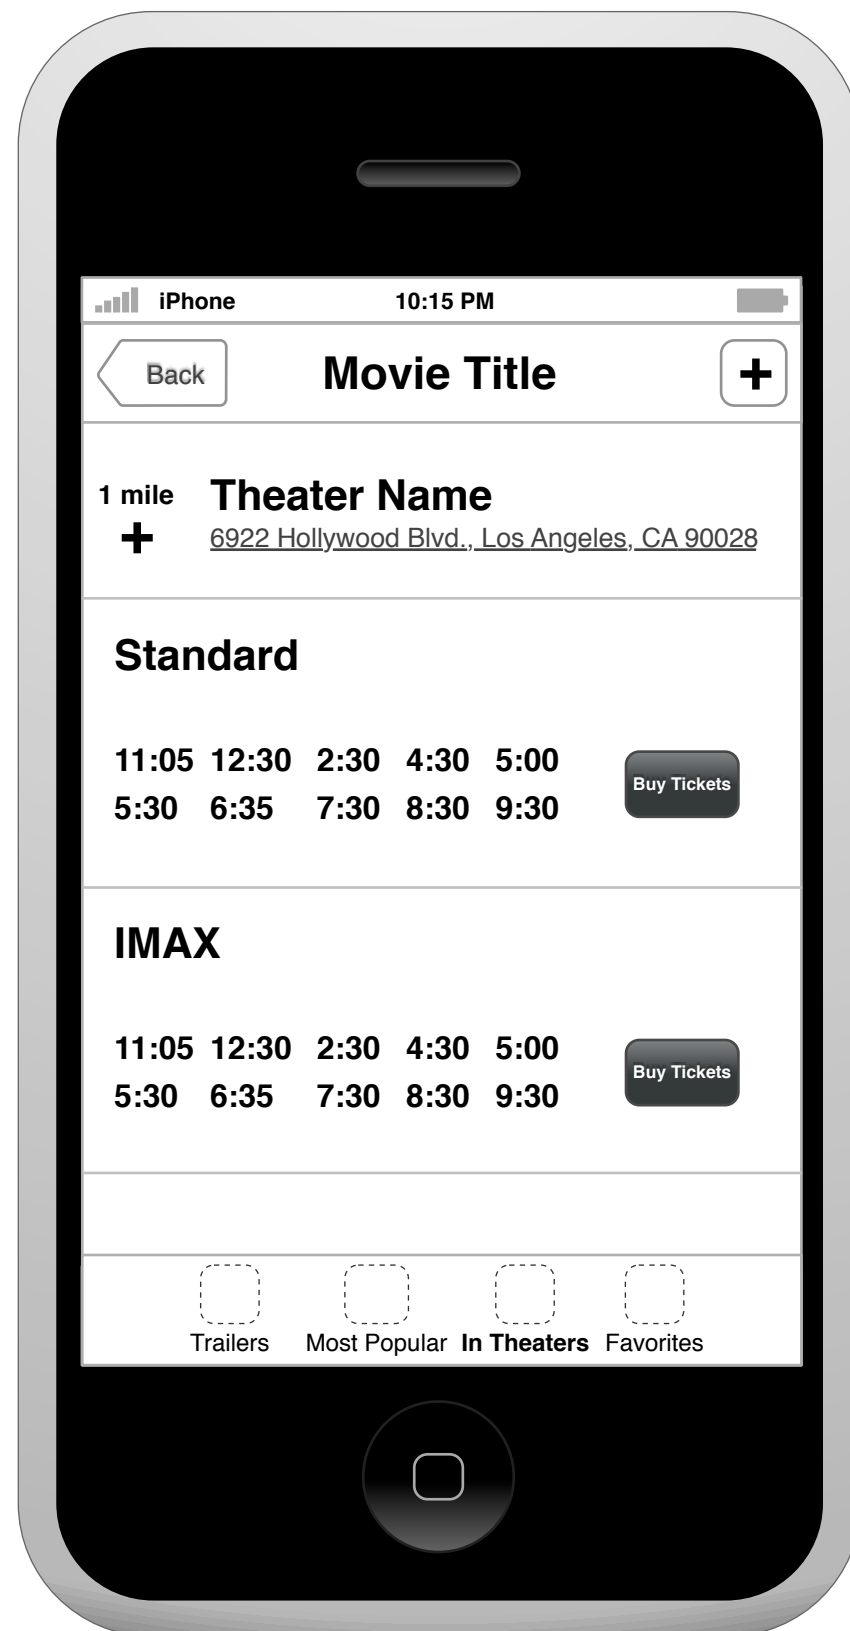

Detail Page - Details

Detail Page - Share

Detail Page - Gallery

Swipe left and right through thumbnails

Click an image to view full screen

Detail Page - Showtimes 1

Uses GPS to find locations near the user

Detail Page - Showtimes 2

User chooses "Flavor" if there are multiple options

Detail Page - Showtimes 3

Tap address to view on the map

Most Popular Landing Page

Swipe through
Most Popular

Most Popular - Trailers

In Theaters - Movies 1

Tap a movie name to open a list of all the theaters where it is currently showing (closest to the user). Tap the name again to close the list.

In Theaters - Movies 2

Movie posters

In Theaters - Theaters 1

Tap a theater to open a list of all the films currently showing.
Tap the name again to close the list.

In Theaters - Theaters 2

Favorites - Movies

Delete Favorite

Favorites - Theaters

Tap a theater to open up details of that theater and access contact information and map directions.