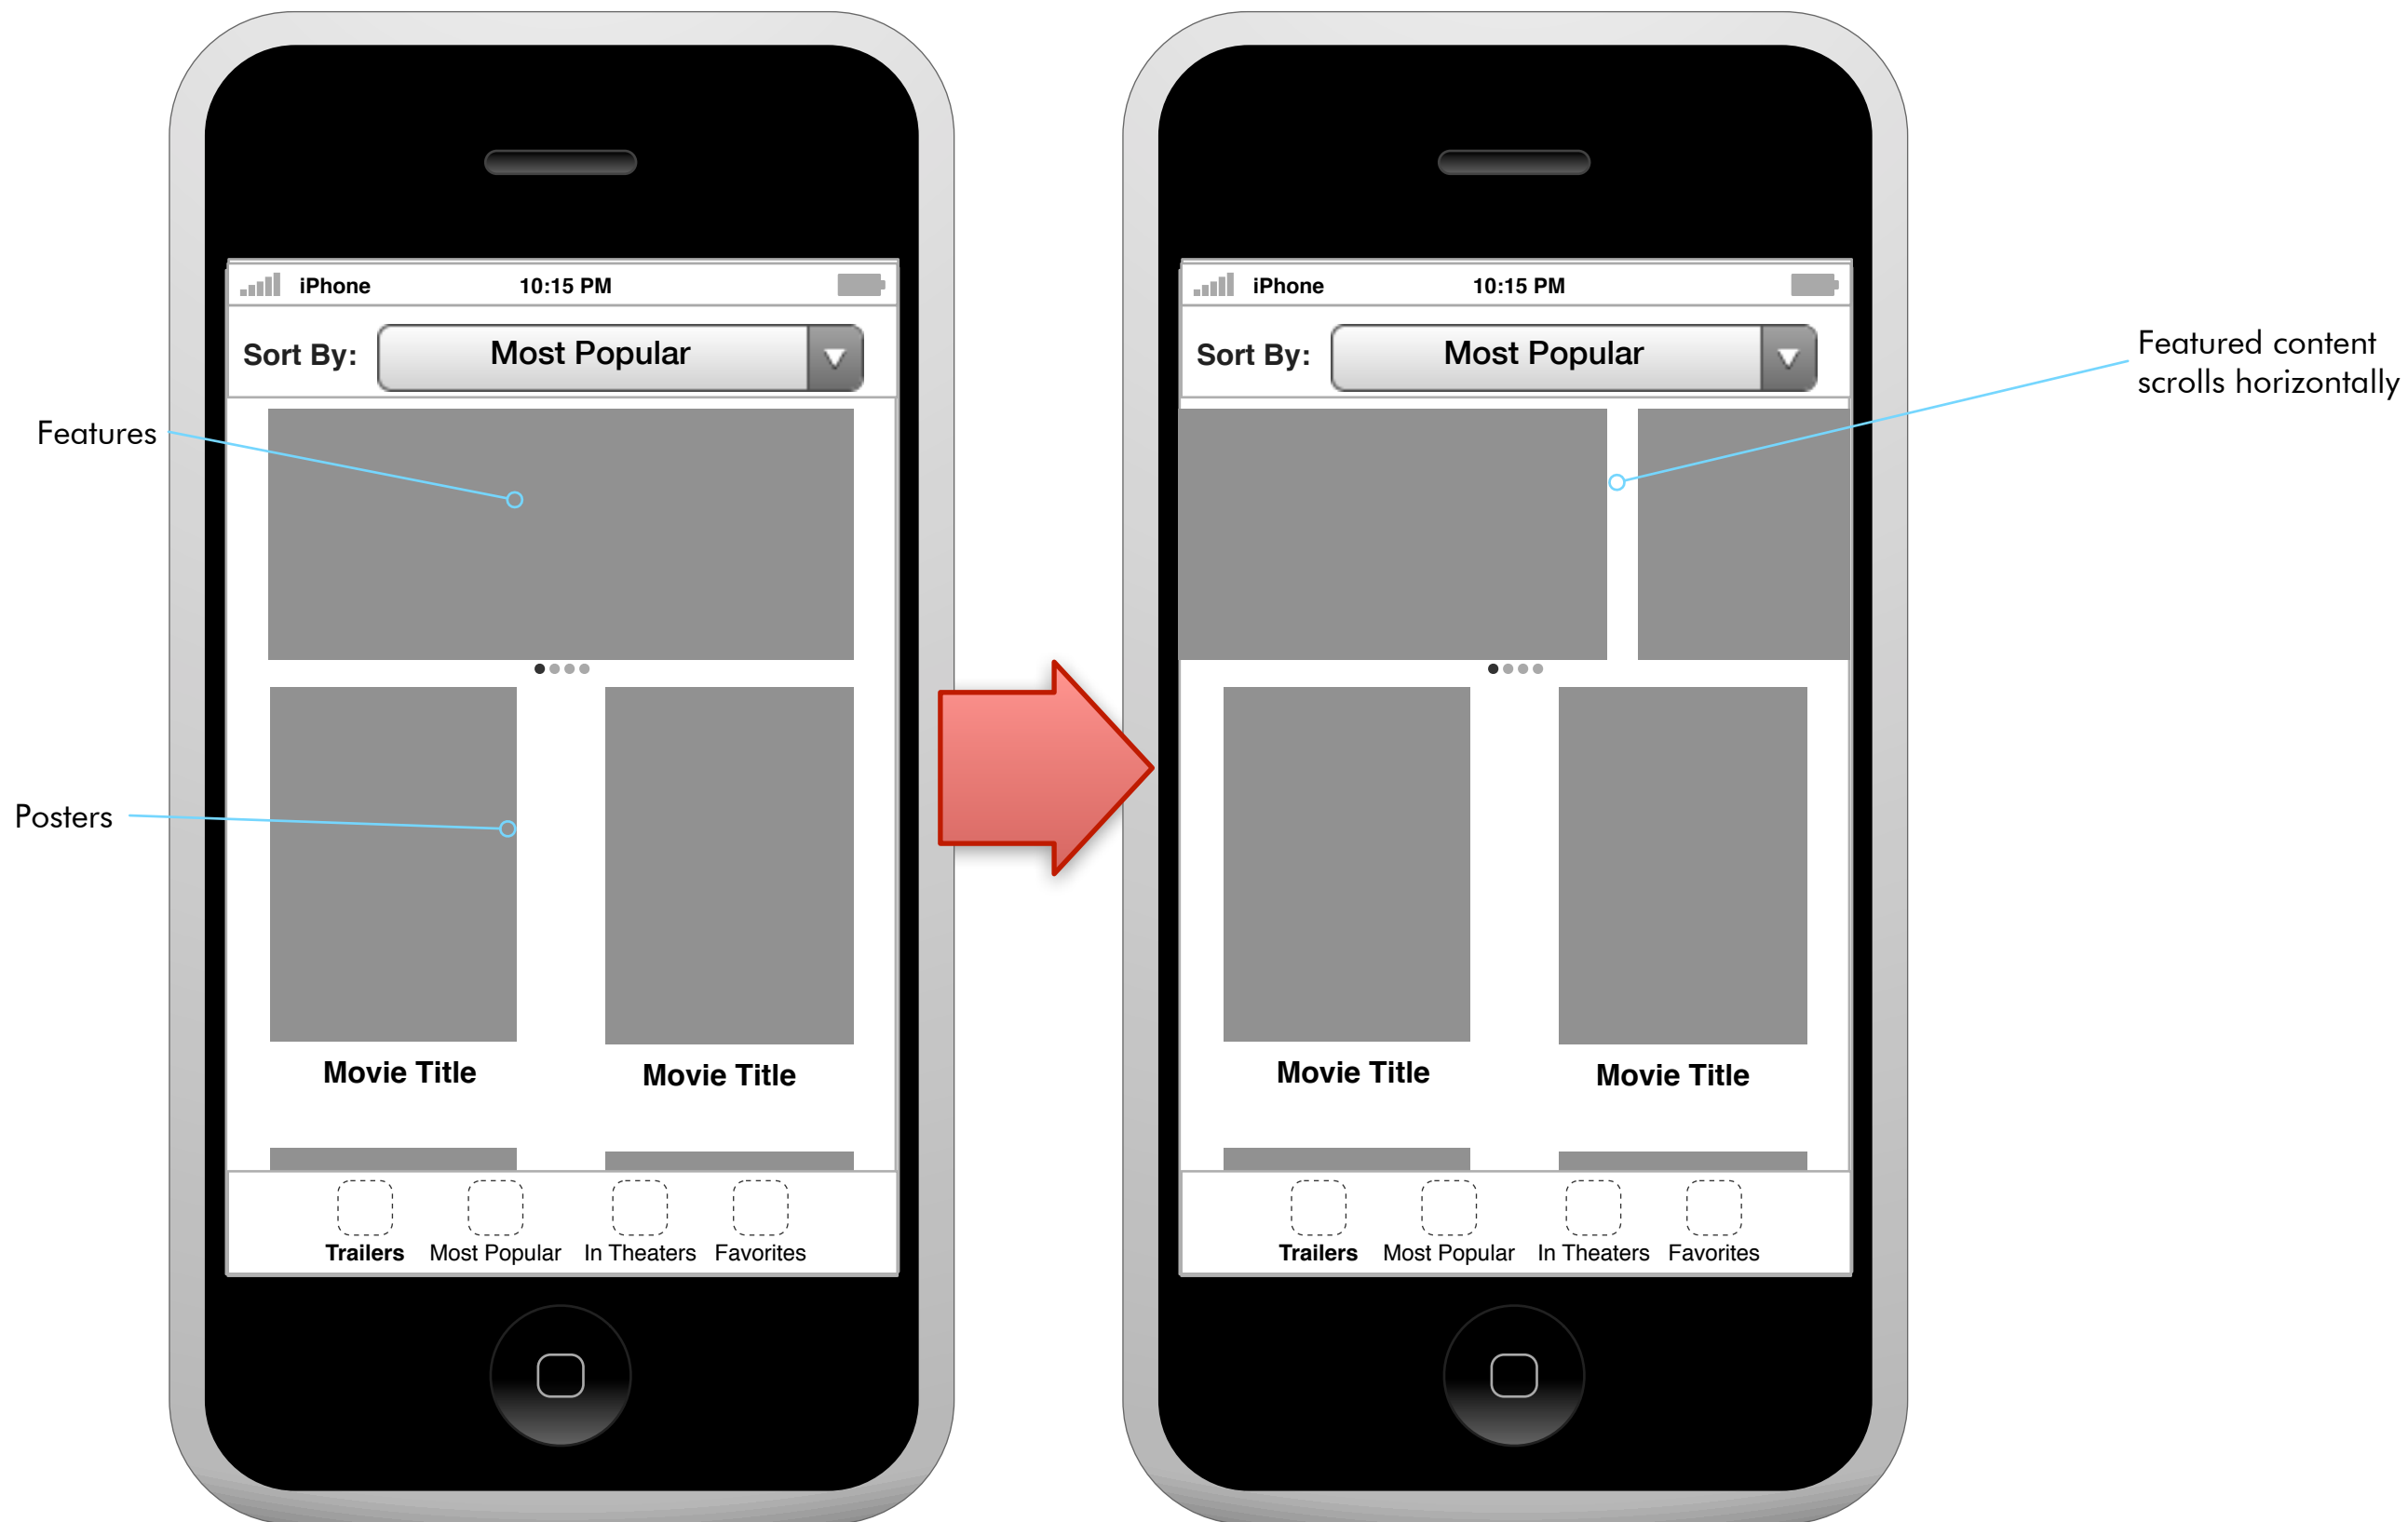

Application Map

Movie Details Map

Design Specifications

Build Specifications

Objective C

Screen Resolution

Resolution: 960 x 640 (iPhone 4)

480 x 320 (iPhone 3G & 3GS)

Hardware Interface

3.5-inch (diagonal) widescreen Multi-Touch display

Trailers - Featured

Detail Page - Trailers

Back to the last screen
before navigating to
the movie detail page

Adds the title
to the user's
Favorites list

Detail Page - Details

Detail Page - Share

Detail Page - Gallery

Swipe left and right through thumbnails

Click an image to view full screen

Detail Page - Showtimes 1

Uses GPS to find locations near the user

Detail Page - Showtimes 2